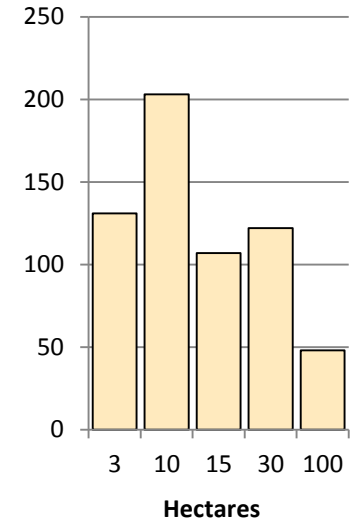

Lambton Shores Tributaries

Watershed Size:
10,208 hectares
Total Forests and Wetlands:
2,182 hectares
Total Farm Fields (SWOOP 06):
7,374 hectares

2012 Agricultural Resource Inventory (AgRI)

2012 AgRI Land Cover (Rel. %)

- Extraction
- Field
- Farmstead
- Rough Land
- Transportation
- Urban
- Water
- Woodland

2012 Field Size Distribution
n = 611

This map is illustrative only. Do not rely on it as a precise location of features