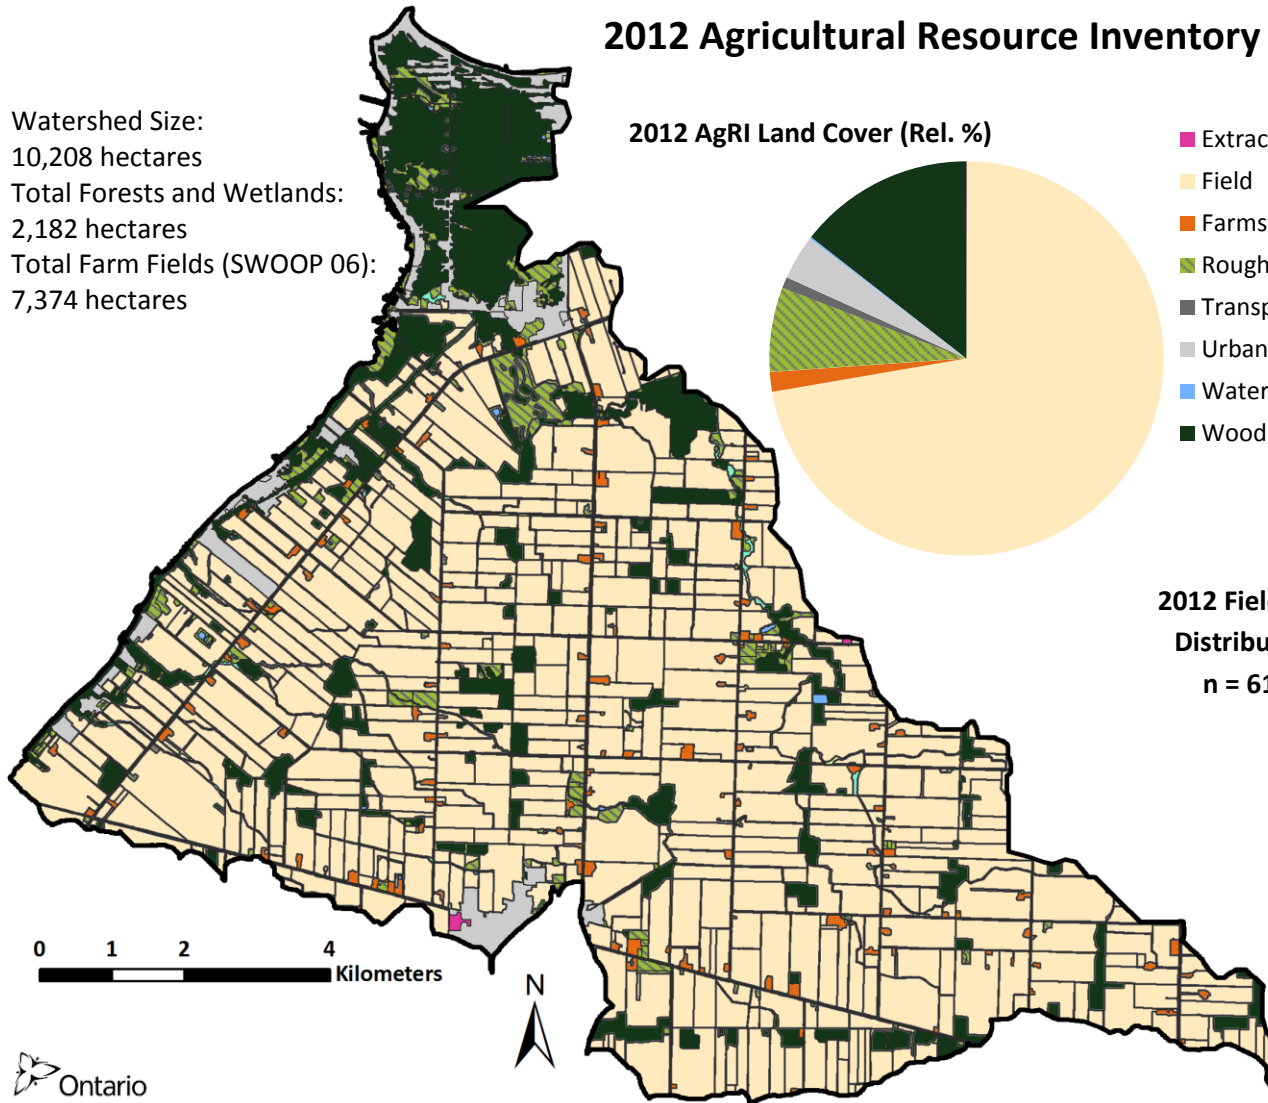

Lambton Shores Tributaries

Watershed Size:
10,208 hectares
Total Forests and Wetlands:
2,182 hectares
Total Farm Fields (SWOOP 06):
7,374 hectares

2012 Agricultural Resource Inventory (AgRI)

2012 AgRI Land Cover (Rel. %)

- Extraction
- Field
- Farmstead
- Rough Land
- Transportation
- Urban
- Water
- Woodland

2012 Field Size Distribution
n = 611

This map is illustrative only. Do not rely on it as a precise location of features