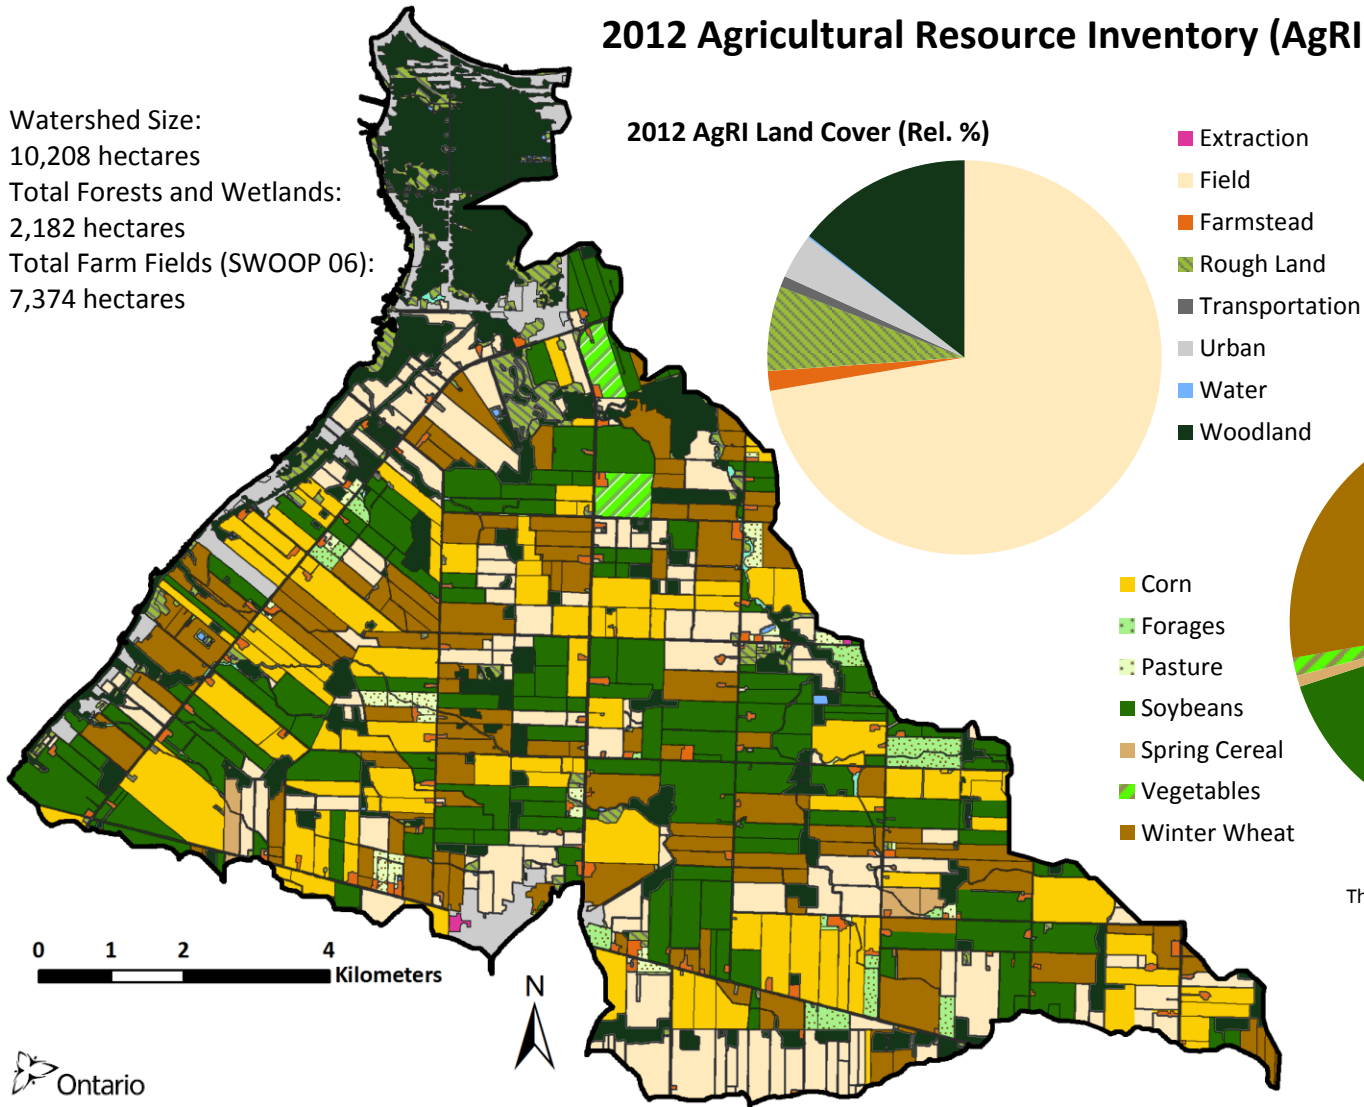

Lambton Shores Tributaries

Watershed Size:
10,208 hectares
Total Forests and Wetlands:
2,182 hectares
Total Farm Fields (SWOOP 06):
7,374 hectares

2012 Agricultural Resource Inventory (AgRI)

0 1 2 4 Kilometers

This map is illustrative only. Do not rely on it as a precise location of features

Produced by the Resources Information and Business Services Unit of the Environmental Management Branch

©2012 Queen's Printer for Ontario