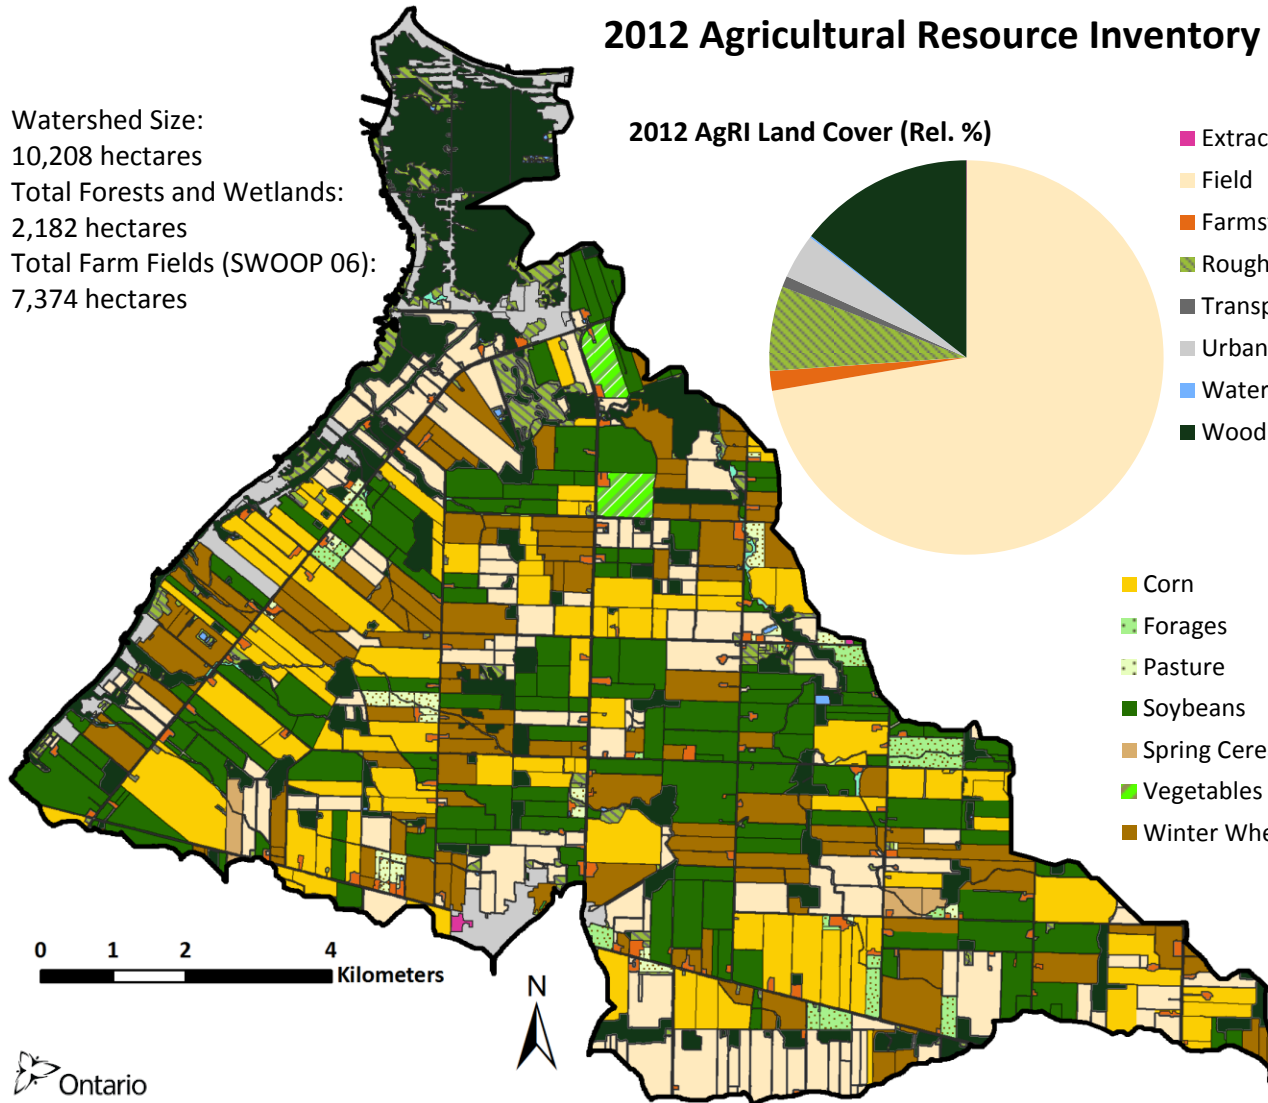

Lambton Shores Tributaries

Watershed Size:
10,208 hectares
Total Forests and Wetlands:
2,182 hectares
Total Farm Fields (SWOOP 06):
7,374 hectares

2012 Agricultural Resource Inventory (AgRI)

2012 AgRI Land Cover (Rel. %)

This map is illustrative only. Do not rely on it as a precise location of features

Produced by the Resources Information and Business Services Unit of the Environmental Management Branch

©2012 Queen's Printer for Ontario